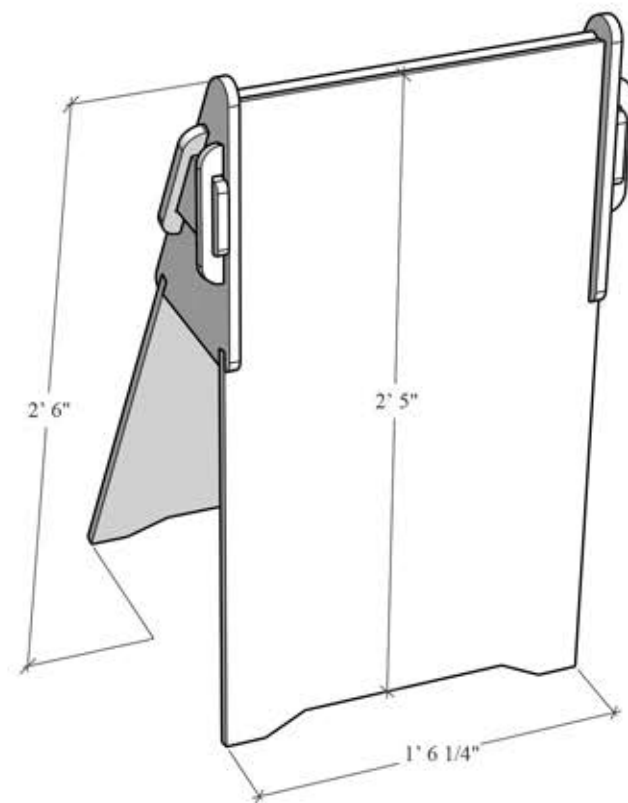

A-Frame Signage

Static Message or our updatable A-Frame signs give you the flexibility to change messaging, and traffic patterns by letting them know something is closed before exiting their vehicles.

Available with a dry-erase laminate, you can easily update messaging throughout the day and as often as needed.

- Direct Printed
- Dry Erase Laminate
- Constructed out of wood or plastic
- Easy to assemble

Ships in packs of 2

Rainier.com // 425-800-5349